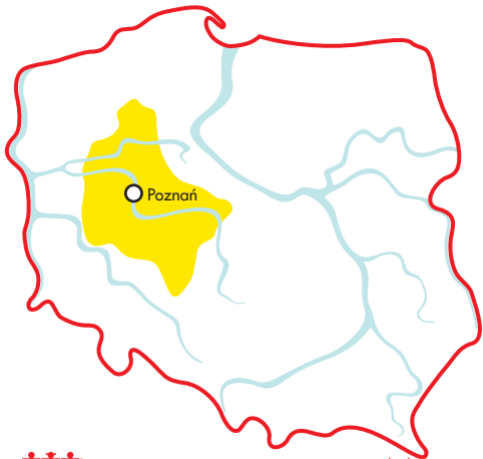

○ Poznań

www.nowaszkoła.com