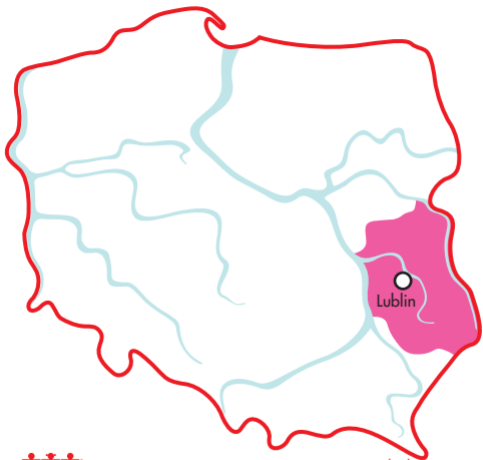

Wrocław

www.nowaszkola.com

www.nowaszkola.com

A stylized map of Poland is shown within a light blue rounded square border. The map's outline is a thick red line. A network of light blue lines represents rivers. A central area is shaded in a darker blue, containing two white circles with black outlines. The circle on the left is labeled 'Bydgoszcz' and the one on the right is labeled 'Toruń'.

Bydgoszcz

Toruń

www.nowaszkola.com

www.nowaszkola.com

www.nowaszkoła.com

Gorzów Wielkopolski

Zielona Góra

www.nowaszkola.com

www.nowaszkola.com

www.nowaszkoła.com

Rzeszów

www.nowaszkoła.com

www.nowaszkoła.com

A stylized map of Poland is shown within a green rounded square border. The map's outline is a thick red line. A network of light blue lines represents rivers across the country. In the northeast, a region is shaded in green and labeled "Białystok". A small white circle with a black outline is positioned within the green area, representing the city of Białystok.

Białystok

www.nowaszkola.com

www.nowaszkola.com

A stylized map of Poland with a red outline. The city of Gdańsk is highlighted in a darker blue and labeled with the text "Gdańsk". A white circle with a black outline is positioned on the coast of Gdańsk. The rest of the map is light blue, representing water bodies.