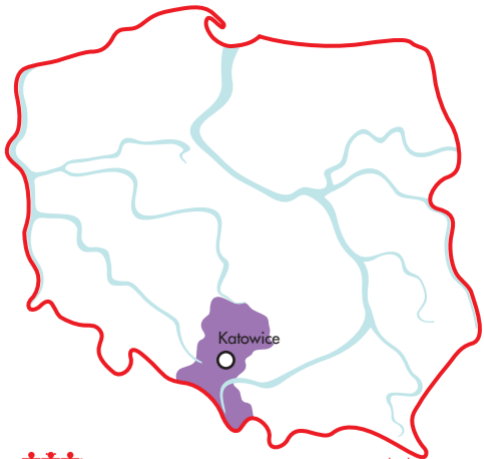

Katowice

www.nowaszkoła.com